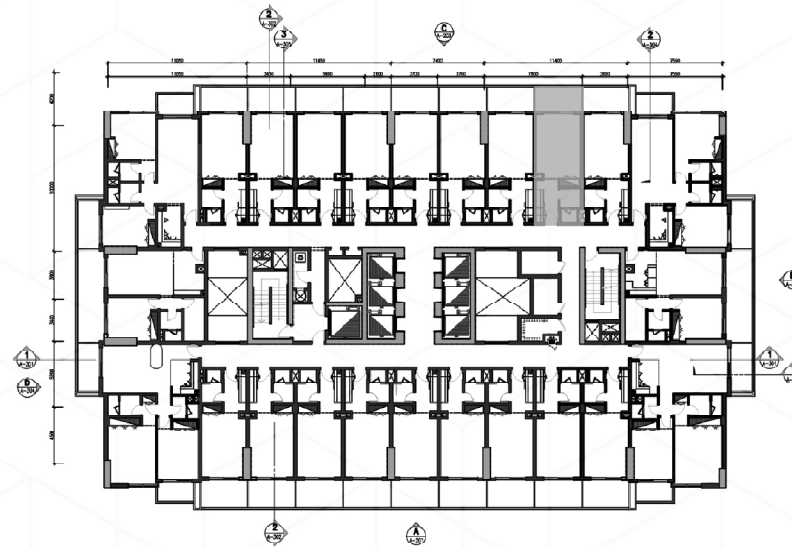

STUDIO

APARTMENT

444.55 - 455.48 sq. ft.

STARTING FROM AED 000000

Disclaimer

YOUR LOGO
GO IN HERE