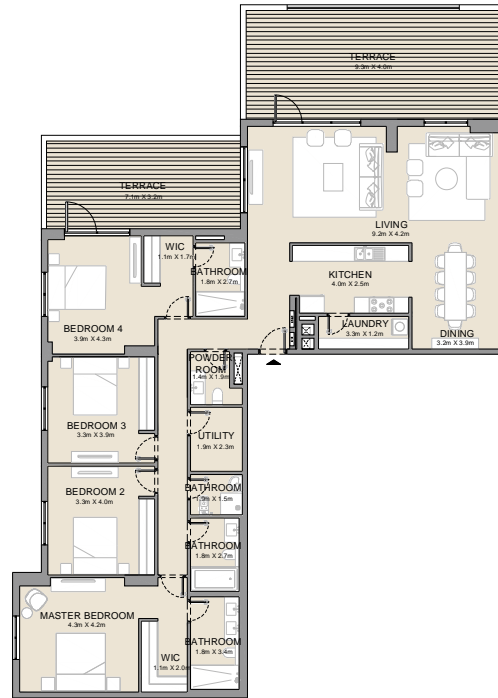

PORT DE LA MER
La Côte

4 BEDROOM APARTMENT TYPE 1
BUILDING 1 - LEVEL 6

UNIT NO.	SUITE AREA		BALCONY AREA		TOTAL AREA	
	SQM	SQFT	SQM	SQFT	SQM	SQFT
609	207.64	2235	65.60	706	273.24	2941