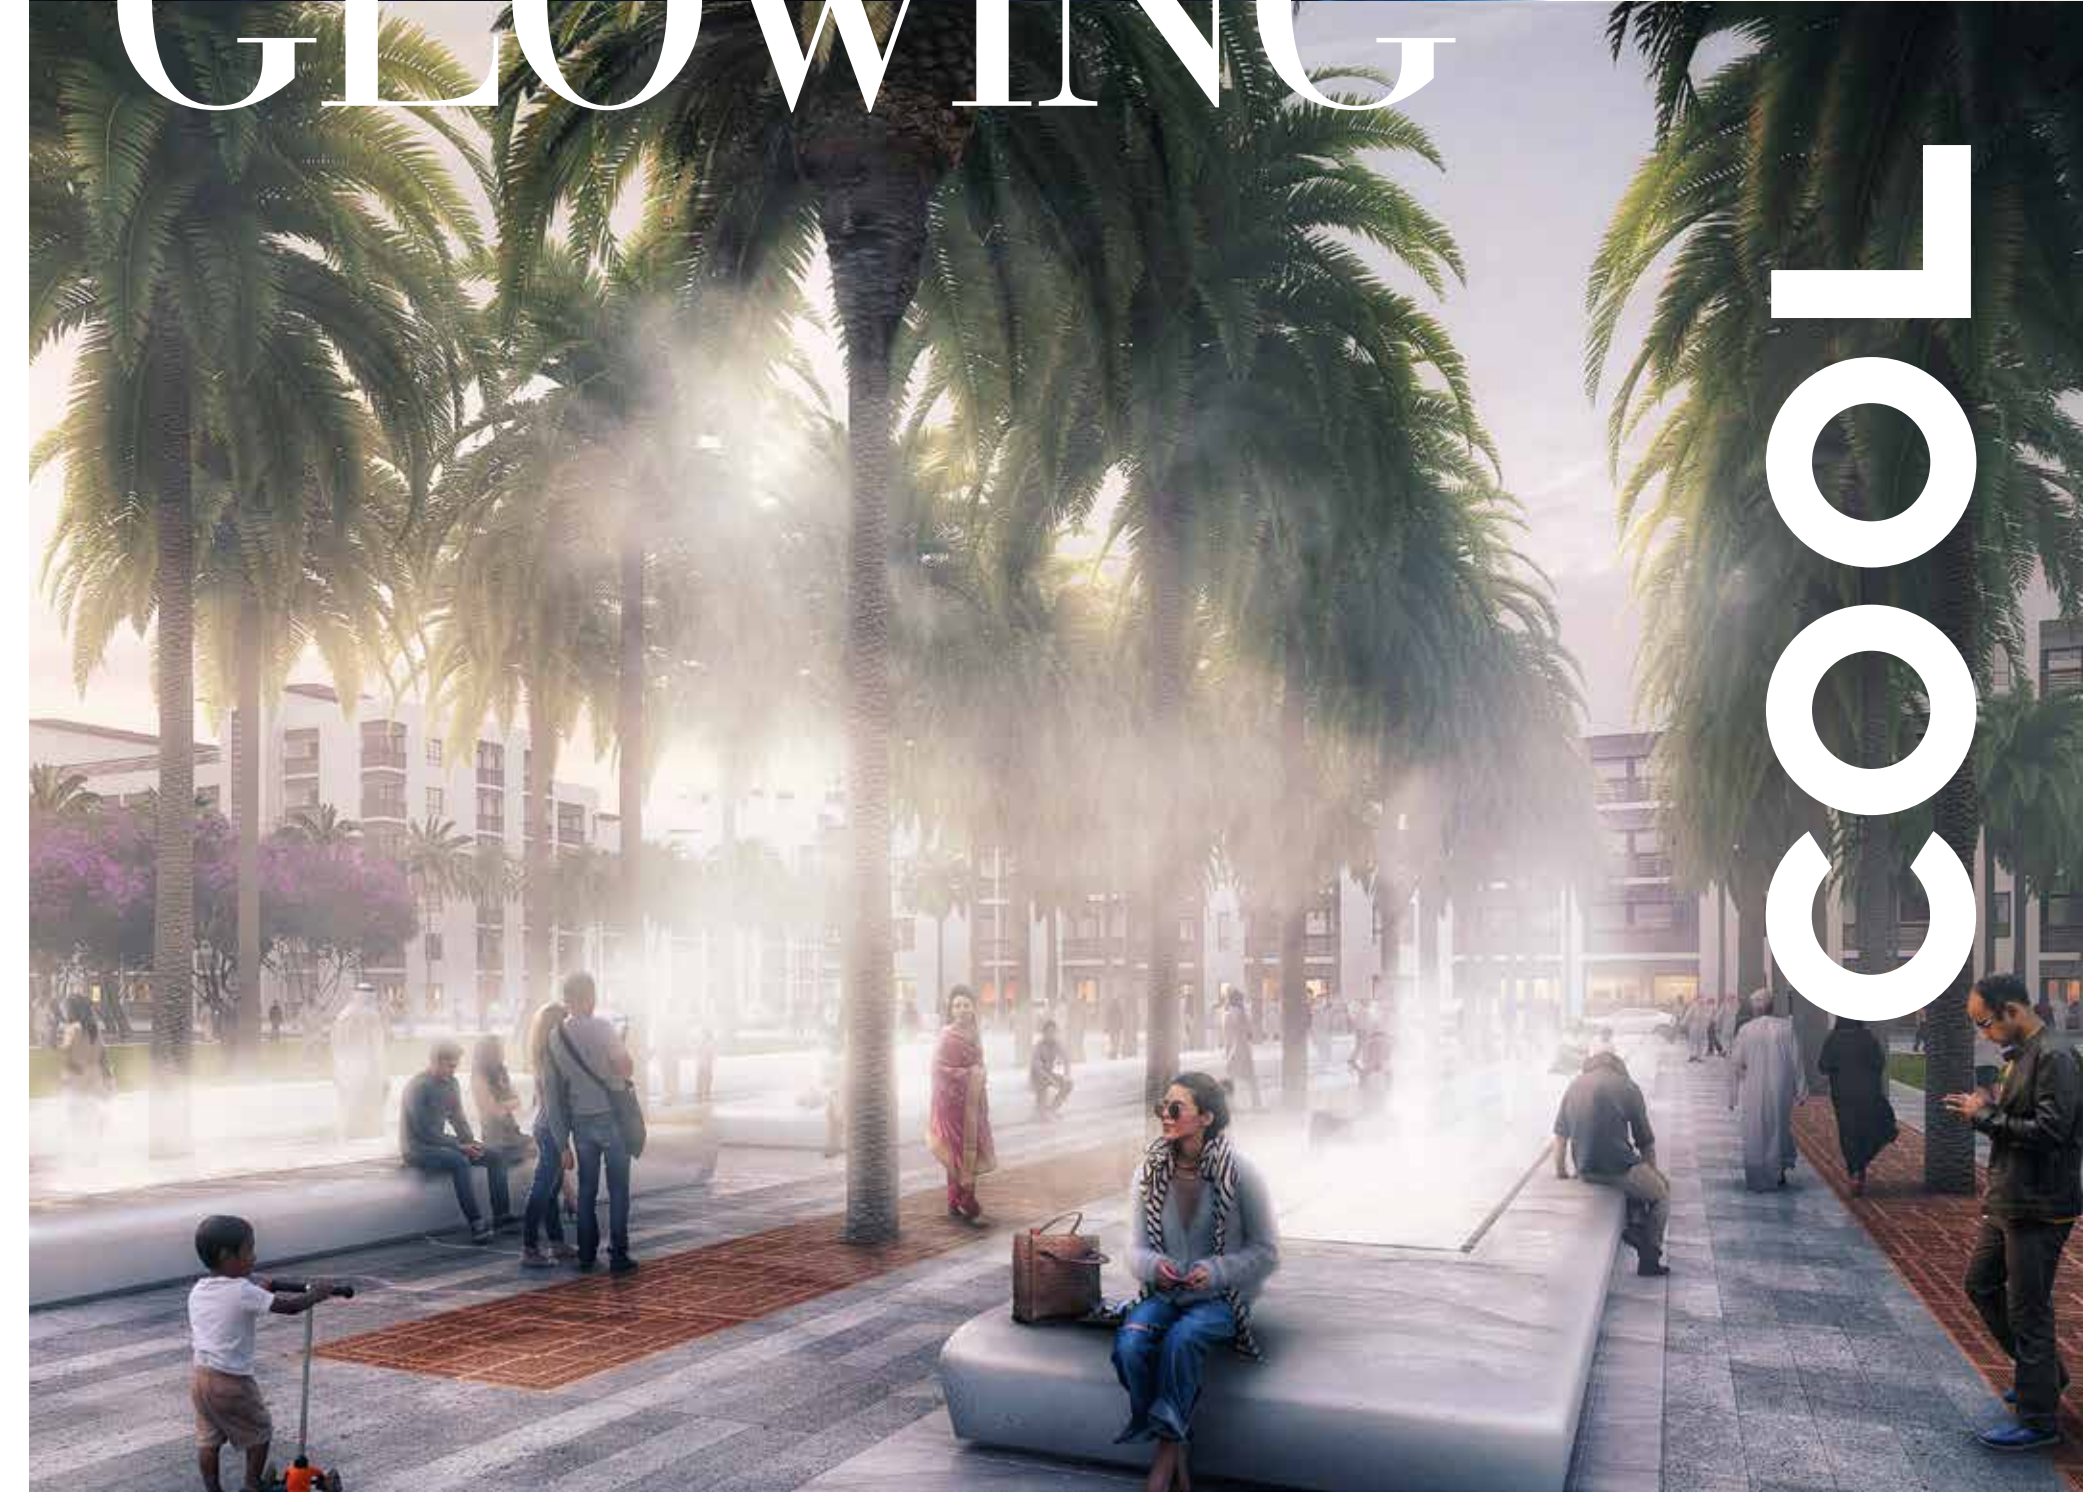

ACTIVE

التألق
GLOWING

TODAY I AM...

WONDERFUL

LOOK

TOWN
SQUARE
DUBAI

TAKE ON TOMORROW
الاستمتاع بالغد

50,000 SQM OF
SPACE
TO EXPRESS YOURSELF