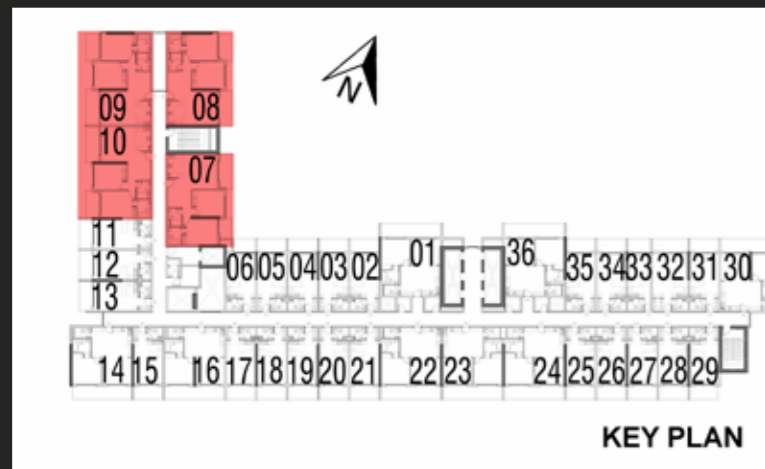

**FIRST FLOOR
STUDIO**

TOTAL AREA: 412 Sq.Ft. to 433 Sq.Ft.
FLAT NOS: 2 TO 6,7,8,10
12 TO 16, 20 TO 24, 26 TO 30

↑ ENTRY

**FIRST FLOOR
1 BEDROOM**

TOTAL AREA: 858 Sq.Ft. to 863 Sq.Ft.
FLAT NOS: 1,9,11,17 to19,25,31

↑ ENTRY

TYPICAL FLOOR STUDIO

TOTAL AREA: 405 Sq.Ft. to 425 Sq.Ft.
 FLAT NOS: 2 TO 6,11 TO 13,15,17 TO 21,
 25 TO 29,31 TO 35

TYPICAL FLOOR 1 BEDROOM

TOTAL AREA: 839 Sq.Ft. to 845 Sq.Ft.
 FLAT NOS: 1,14,15,22,23,24,30,36

TYPICAL FLOOR 2 BEDROOM

TOTAL AREA: 1094 Sq.Ft. to 1116 Sq.Ft.
FLAT NOS: 7 TO 10

ENTRY