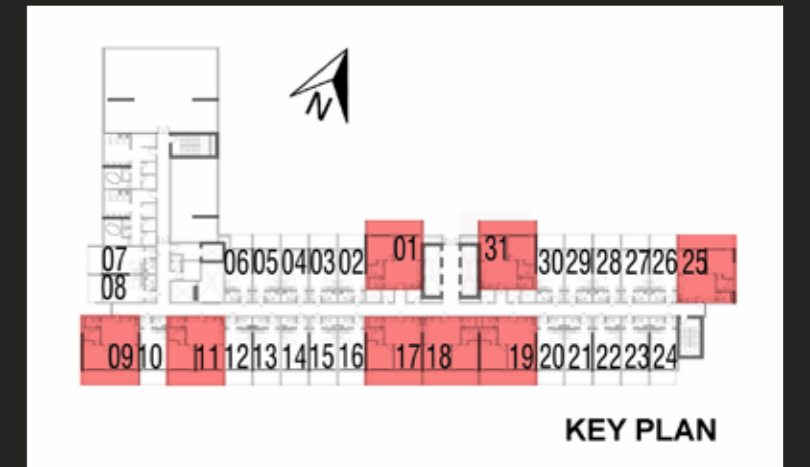

**FIRST FLOOR
STUDIO**

TOTAL AREA: 412 Sq.Ft. to 433 Sq.Ft.
FLAT NOS: 2 TO 6,7,8,10
12 TO 16, 20 TO 24, 26 TO 30

↑ ENTRY

**FIRST FLOOR
1 BEDROOM**

TOTAL AREA: 858 Sq.Ft. to 863 Sq.Ft.
FLAT NOS: 1,9,11,17 to19,25,31

↑ ENTRY

TYPICAL FLOOR STUDIO

TOTAL AREA: 405 Sq.Ft. to 425 Sq.Ft.
 FLAT NOS: 2 TO 6,11 TO 13,15,17 TO 21,
 25 TO 29,31 TO 35

TYPICAL FLOOR 1 BEDROOM

TOTAL AREA: 839 Sq.Ft. to 845 Sq.Ft.
 FLAT NOS: 1,14,15,22,23,24,30,36

TYPICAL FLOOR 2 BEDROOM

TOTAL AREA: 1094 Sq.Ft. to 1116 Sq.Ft.
FLAT NOS: 7 TO 10

ENTRY