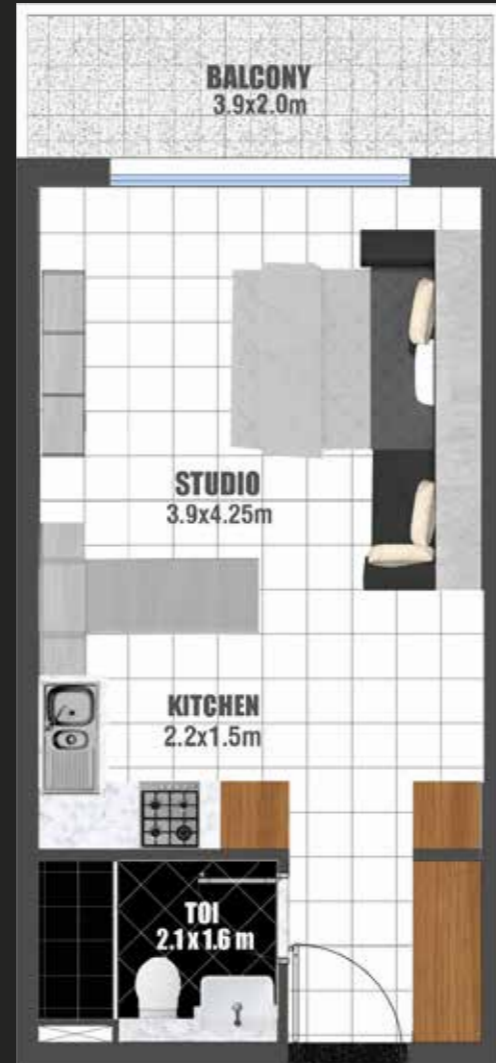

**FIRST FLOOR
STUDIO**

TOTAL AREA: 412 Sq.Ft. to 433 Sq.Ft.
FLAT NOS: 2 TO 6,7,8,10
12 TO 16, 20 TO 24, 26 TO 30

↑ ENTRY

**FIRST FLOOR
1 BEDROOM**

TOTAL AREA: 858 Sq.Ft. to 863 Sq.Ft.
FLAT NOS: 1,9,11,17 to19,25,31

↑ ENTRY

TYPICAL FLOOR STUDIO

TOTAL AREA: 405 Sq.Ft. to 425 Sq.Ft.
 FLAT NOS: 2 TO 6,11 TO 13,15,17 TO 21,
 25 TO 29,31 TO 35

TYPICAL FLOOR 1 BEDROOM

TOTAL AREA: 839 Sq.Ft. to 845 Sq.Ft.
 FLAT NOS: 1,14,15,22,23,24,30,36

TYPICAL FLOOR 2 BEDROOM

TOTAL AREA: 1094 Sq.Ft. to 1116 Sq.Ft.
FLAT NOS: 7 TO 10

ENTRY