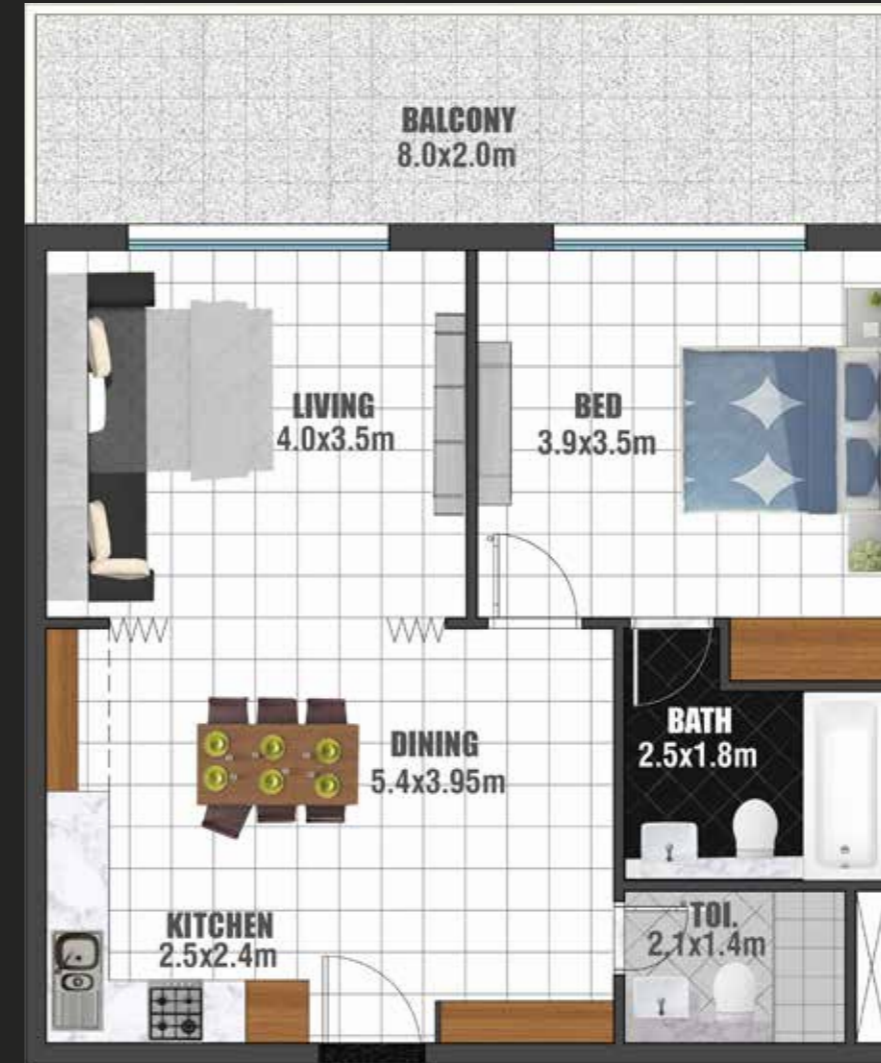

**FIRST FLOOR
STUDIO**

TOTAL AREA: 412 Sq.Ft. to 433 Sq.Ft.
FLAT NOS: 2 TO 6,7,8,10
12 TO 16, 20 TO 24, 26 TO 30

↑ ENTRY

**FIRST FLOOR
1 BEDROOM**

TOTAL AREA: 858 Sq.Ft. to 863 Sq.Ft.
FLAT NOS: 1,9,11,17 to19,25,31

↑ ENTRY

TYPICAL FLOOR STUDIO

TOTAL AREA: 405 Sq.Ft. to 425 Sq.Ft.
 FLAT NOS: 2 TO 6,11 TO 13,15,17 TO 21,
 25 TO 29,31 TO 35

TYPICAL FLOOR 1 BEDROOM

TOTAL AREA: 839 Sq.Ft. to 845 Sq.Ft.
 FLAT NOS: 1,14,15,22,23,24,30,36

TYPICAL FLOOR 2 BEDROOM

TOTAL AREA: 1094 Sq.Ft. to 1116 Sq.Ft.
FLAT NOS: 7 TO 10

ENTRY