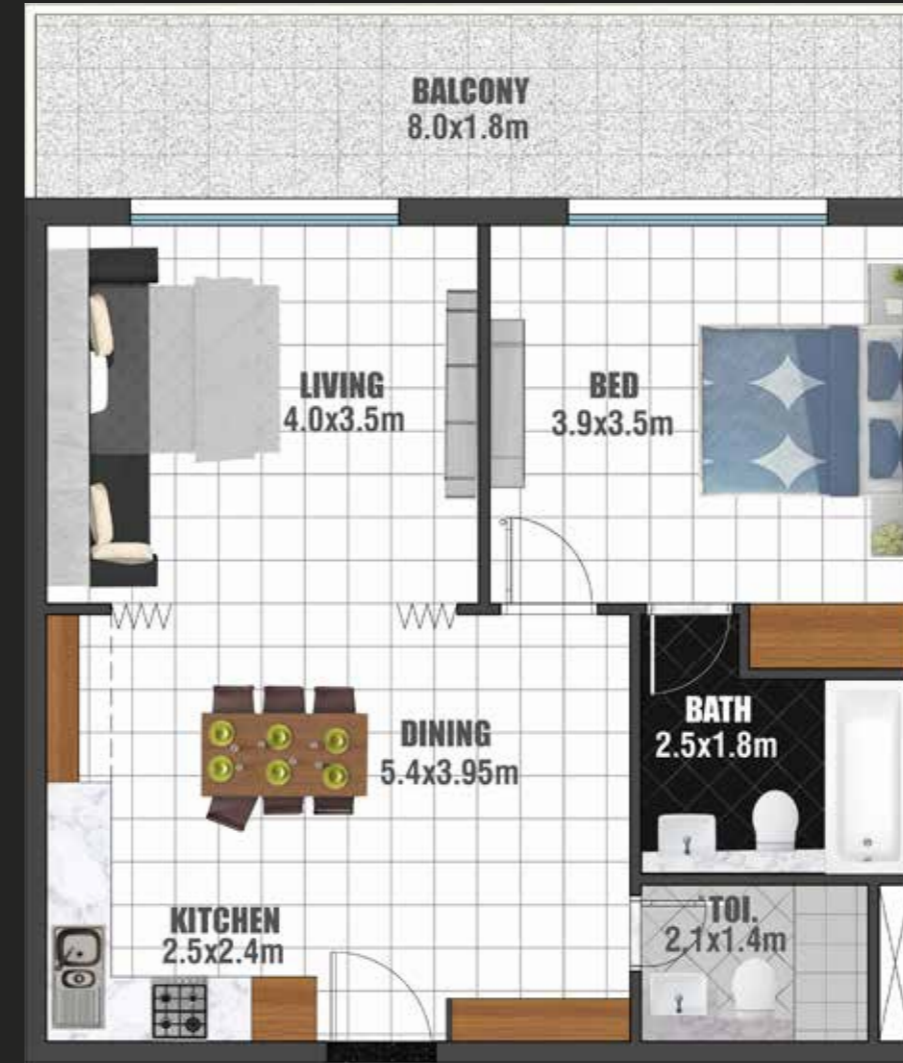

**FIRST FLOOR
STUDIO**

TOTAL AREA: 412 Sq.Ft. to 433 Sq.Ft.
FLAT NOS: 2 TO 6,7,8,10
12 TO 16, 20 TO 24, 26 TO 30

↑ ENTRY

**FIRST FLOOR
1 BEDROOM**

TOTAL AREA: 858 Sq.Ft. to 863 Sq.Ft.
FLAT NOS: 1,9,11,17 to19,25,31

↑ ENTRY

TYPICAL FLOOR STUDIO

TOTAL AREA: 405 Sq.Ft. to 425 Sq.Ft.
 FLAT NOS: 2 TO 6,11 TO 13,15,17 TO 21,
 25 TO 29,31 TO 35

TYPICAL FLOOR 1 BEDROOM

TOTAL AREA: 839 Sq.Ft. to 845 Sq.Ft.
 FLAT NOS: 1,14,15,22,23,24,30,36

TYPICAL FLOOR 2 BEDROOM

TOTAL AREA: 1094 Sq.Ft. to 1116 Sq.Ft.
FLAT NOS: 7 TO 10

ENTRY