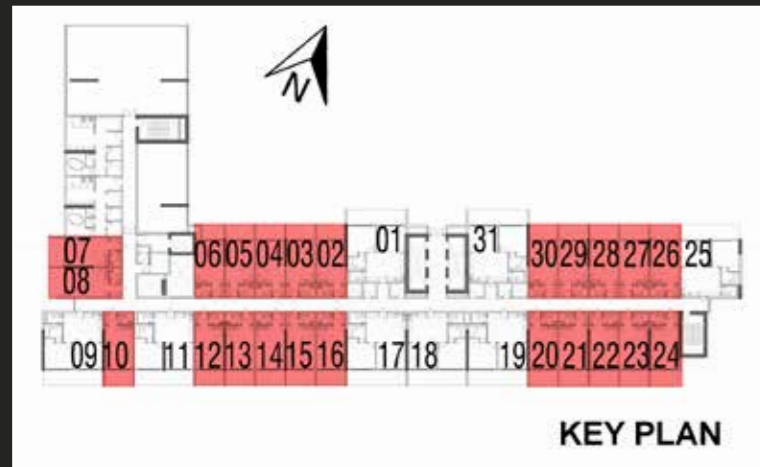

**FIRST FLOOR
STUDIO**

TOTAL AREA: 412 Sq.Ft. to 433 Sq.Ft.
FLAT NOS: 2 TO 6,7,8,10
12 TO 16, 20 TO 24, 26 TO 30

↑ ENTRY

**FIRST FLOOR
1 BEDROOM**

TOTAL AREA: 858 Sq.Ft. to 863 Sq.Ft.
FLAT NOS: 1,9,11,17 to19,25,31

↑ ENTRY

TYPICAL FLOOR STUDIO

TOTAL AREA: 405 Sq.Ft. to 425 Sq.Ft.
 FLAT NOS: 2 TO 6,11 TO 13,15,17 TO 21,
 25 TO 29,31 TO 35

TYPICAL FLOOR 1 BEDROOM

TOTAL AREA: 839 Sq.Ft. to 845 Sq.Ft.
 FLAT NOS: 1,14,15,22,23,24,30,36

TYPICAL FLOOR 2 BEDROOM

TOTAL AREA: 1094 Sq.Ft. to 1116 Sq.Ft.
FLAT NOS: 7 TO 10

ENTRY