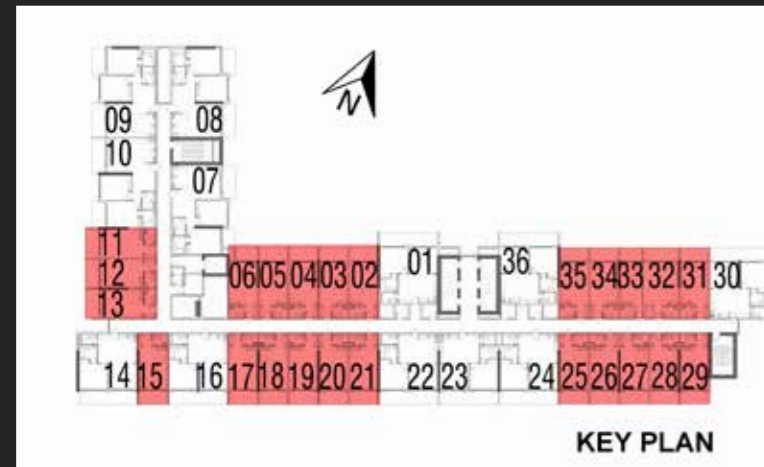

**FIRST FLOOR
STUDIO**

TOTAL AREA: 412 Sq.Ft. to 433 Sq.Ft.
FLAT NOS: 2 TO 6,7,8,10
12 TO 16, 20 TO 24, 26 TO 30

↑ ENTRY

**FIRST FLOOR
1 BEDROOM**

TOTAL AREA: 858 Sq.Ft. to 863 Sq.Ft.
FLAT NOS: 1,9,11,17 to19,25,31

↑ ENTRY

TYPICAL FLOOR STUDIO

TOTAL AREA: 405 Sq.Ft. to 425 Sq.Ft.
 FLAT NOS: 2 TO 6,11 TO 13,15,17 TO 21,
 25 TO 29,31 TO 35

TYPICAL FLOOR 1 BEDROOM

TOTAL AREA: 839 Sq.Ft. to 845 Sq.Ft.
 FLAT NOS: 1,14,15,22,23,24,30,36

TYPICAL FLOOR 2 BEDROOM

TOTAL AREA: 1094 Sq.Ft. to 1116 Sq.Ft.
FLAT NOS: 7 TO 10

ENTRY