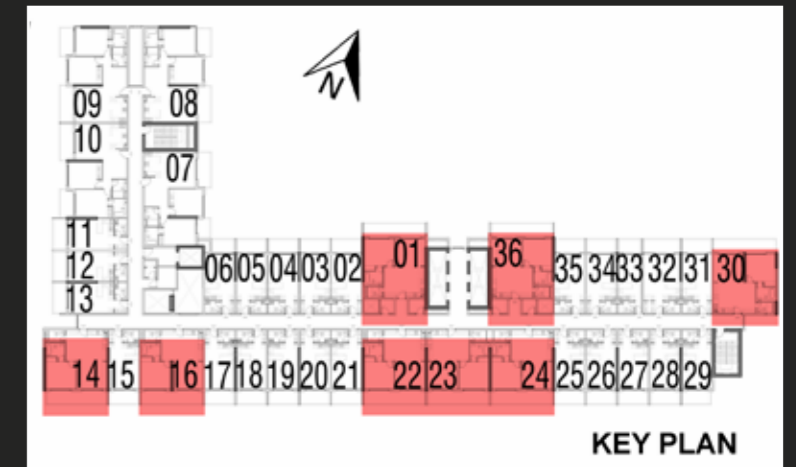

**FIRST FLOOR
STUDIO**

TOTAL AREA: 412 Sq.Ft. to 433 Sq.Ft.
FLAT NOS: 2 TO 6,7,8,10
12 TO 16, 20 TO 24, 26 TO 30

↑ ENTRY

**FIRST FLOOR
1 BEDROOM**

TOTAL AREA: 858 Sq.Ft. to 863 Sq.Ft.
FLAT NOS: 1,9,11,17 to19,25,31

↑ ENTRY

TYPICAL FLOOR STUDIO

TOTAL AREA: 405 Sq.Ft. to 425 Sq.Ft.
 FLAT NOS: 2 TO 6,11 TO 13,15,17 TO 21,
 25 TO 29,31 TO 35

TYPICAL FLOOR 1 BEDROOM

TOTAL AREA: 839 Sq.Ft. to 845 Sq.Ft.
 FLAT NOS: 1,14,15,22,23,24,30,36

TYPICAL FLOOR 2 BEDROOM

TOTAL AREA: 1094 Sq.Ft. to 1116 Sq.Ft.
FLAT NOS: 7 TO 10

ENTRY