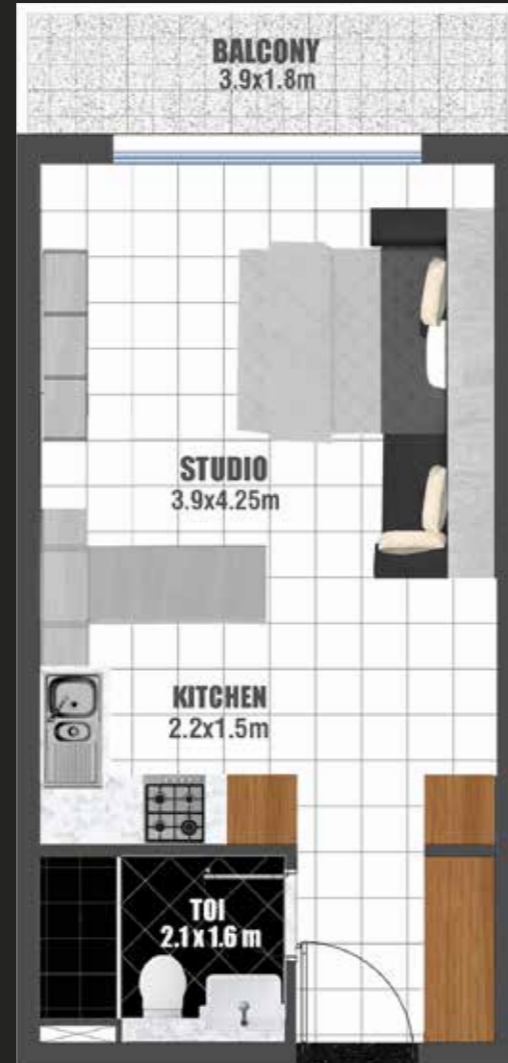

**FIRST FLOOR
STUDIO**

TOTAL AREA: 412 Sq.Ft. to 433 Sq.Ft.
FLAT NOS: 2 TO 6,7,8,10
12 TO 16, 20 TO 24, 26 TO 30

↑ ENTRY

**FIRST FLOOR
1 BEDROOM**

TOTAL AREA: 858 Sq.Ft. to 863 Sq.Ft.
FLAT NOS: 1,9,11,17 to19,25,31

↑ ENTRY

TYPICAL FLOOR STUDIO

TOTAL AREA: 405 Sq.Ft. to 425 Sq.Ft.
 FLAT NOS: 2 TO 6,11 TO 13,15,17 TO 21,
 25 TO 29,31 TO 35

TYPICAL FLOOR 1 BEDROOM

TOTAL AREA: 839 Sq.Ft. to 845 Sq.Ft.
 FLAT NOS: 1,14,15,22,23,24,30,36

TYPICAL FLOOR 2 BEDROOM

TOTAL AREA: 1094 Sq.Ft. to 1116 Sq.Ft.
FLAT NOS: 7 TO 10

ENTRY